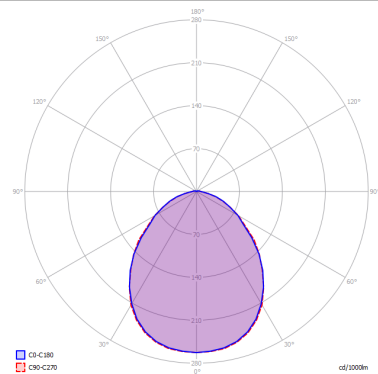

KELLY

Large Dome 80

FEATURES

- Frame:** Metal
- Diffusor:** Glass
- Dimmable:** Yes
- Dimmer:** Not Included
- Bulb:** Not Included

BULB

 **E26 Classic A** 3 x max 75W

or

 **E26 LED** 3 x max available

SPECIFICATION SHEET

CERTIFICATION

PHOTOMETRIC CURVE

FRAME	DIFFUSOR	LED COLOUR	CODE
 Coppery Bronze	 Glossy White	Optionally	141310
 Matte Black 9005	 Glossy White	Optionally	141317
 Matte Champagne	 Glossy White	Optionally	141321
 Matte White 9010	 Glossy White	Optionally	141301