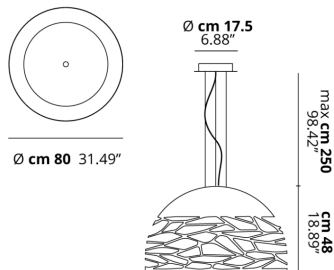

KELLY

Large Dome 80

FEATURES

- Frame:** Metal
- Diffusor:** Glass
- Dimmable:** Yes
- Dimmer:** Not Included
- Bulb:** Not Included

BULB

 **E26 Classic A** 3 x max 75W

or

 **E26 LED** 3 x max available

SPECIFICATION SHEET

CERTIFICATION

PHOTOMETRIC CURVE

FRAME	DIFFUSOR	LED COLOUR	CODE
 Coppery Bronze	 Glossy White	Optionally	141310
 Matte Black 9005	 Glossy White	Optionally	141317
 Matte Champagne	 Glossy White	Optionally	141321
 Matte White 9010	 Glossy White	Optionally	141301