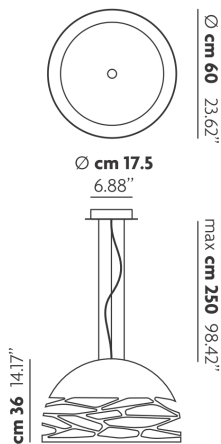

KELLY

Medium Dome 60

FEATURES

- Frame:** Metal
- Diffuser:** Glass
- Dimmable:** Yes
- Dimmer:** Not Included
- Bulb:** Not Included

BULB

 **E26 Classic A** 3 x max 75W

or

 **E26 LED** 3 x max available

SPECIFICATION SHEET

CERTIFICATION

PHOTOMETRIC DIAGRAM

FRAME	DIFFUSER	LED COLOUR	CODE
 Matte White 9010	 Glossy White	Optionally	141313
 Coppery Bronze	 Glossy White	Optionally	141314
 Matte Black	 Glossy White	Optionally	141318