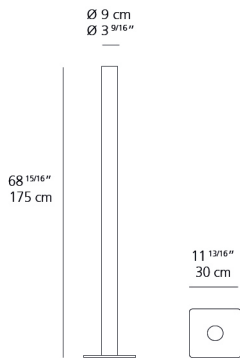

Ilio floor 3000k red

1640018A

SPECIFICATIONS

Design By

Ernesto Gismondi

Collection

Design

Specifications

Delivered lumens	3564lm
Light output ratio	79.2lm/W
Power consumption	45W
Led type	38.9W C.O.B.*
CCT (Correlated Color Temperature)	3000K
CRI (Color Rendering Index)	>80
Life expectancy	50000Hrs
Control type	DIMMABLE (On Body)
Input Voltage	120V
Driver	TCl - 1 x DC-MAXIJOLLY-US-M

Colors & Finishes

Red

Materials

- Base in painted steel
- Body in painted aluminum

Features & Accessories

Dimensions

Packaging

2 Boxes

1 x 8-3/8" x 9-9/16" x 79-7/16" / 7.05 lbs - 21 cm x 24 cm x 201.5 cm / 3.2 kg

1 x 14-7/8" x 16" x 2-7/16" / 9.04 lbs - 37.5 cm x 40.5 cm x 6 cm / 4.1 kg

Light distribution

Indirect

Luminaire weight

11.47 lbs / 5.2 kg

Warranty

5 year limited warranty

Red = Max Cd. Through Vertical plane

Blue = Max Cd. Through Horizontal plane