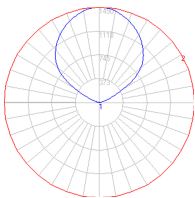

1 x 8-3/8" x 9-9/16" x 79-7/16" / 7.05 lbs - 21 cm x 24 cm x 201.5 cm / 3.2 kg

1 x 14-7/8" x 16" x 2-7/16" / 9.04 lbs - 37.5 cm x 40.5 cm x 6 cm / 4.1 kg

Light distribution

Indirect

Luminaire weight

11.47 lbs / 5.2 kg

Warranty

5 year limited warranty

Red = Max Cd. Through Vertical plane

Blue = Max Cd. Through Horizontal plane